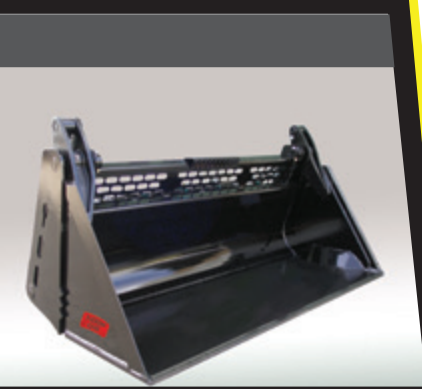

MOVING the earth for **you**TM

NORM
ENGINEERING

4 IN 1 BUCKETS

Manufacturer of
Earthmoving Attachments for:
Skid Steer Loaders
Backhoes
Excavators

07 3376 3177

- The newly designed Norm 4 in 1 Bucket for Skid Steer Loaders features elements to make them stronger and therefore last longer than the already outstanding previous products
- A now time proven and industry proven main pivot section incorporated with other Norm original elements, give strength and durability second to none
- The Norm 4-in-1 Buckets have an optional extra heavy duty flat floor; which is not only stronger but also allows easy filling and emptying of the Bucket over the conventional hip floor design
- Smaller versions of the 4-in-1 are available for most Mini Loaders, Smaller Skid Steers and Agricultural Tractors on the market